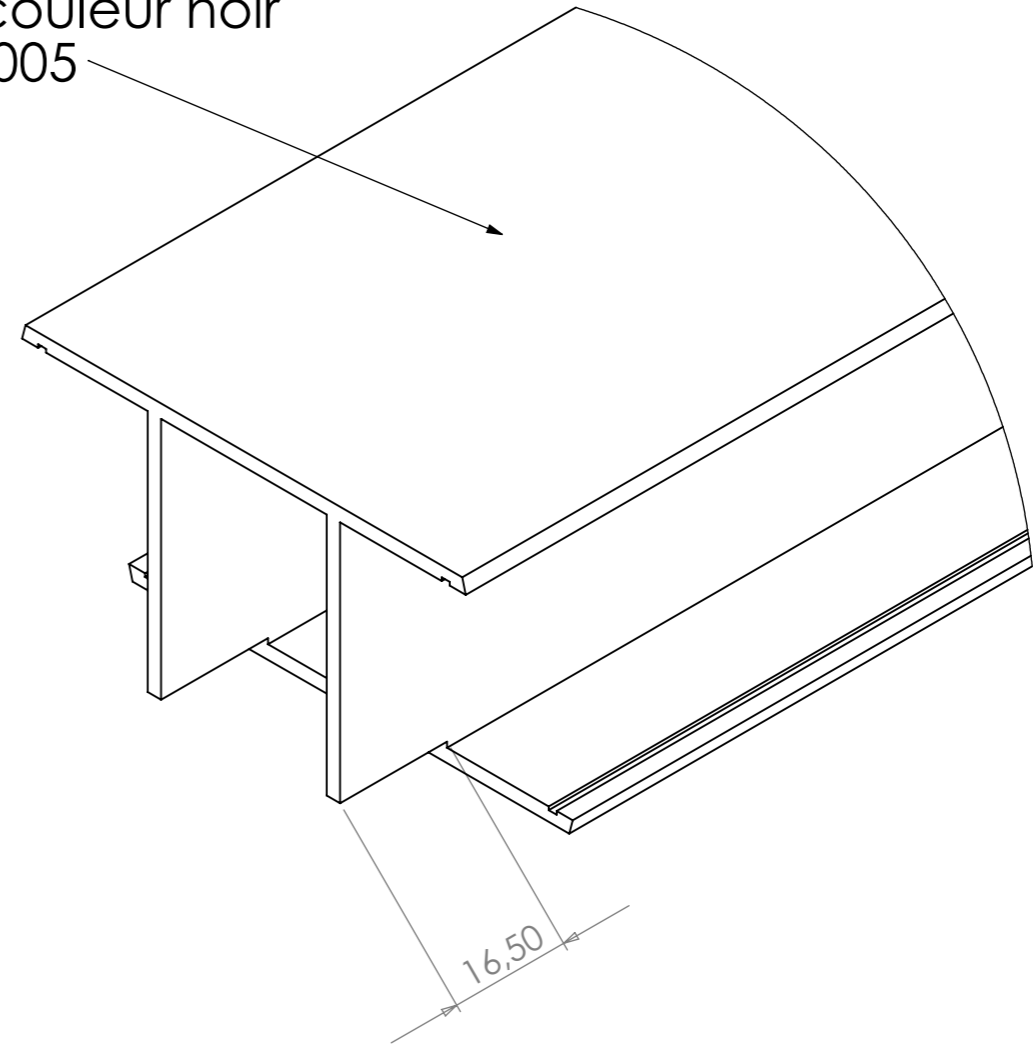

ECHELLE 1:1

Face peinte couleur noir
RAL 9005

LOGIMATIQ SYSTEME
7 rue de l'aigue
69780 Saint pierre chandieu
Tel: 04 72 34 63 09
Fax: 04 72 34 85 14

Itemref	Quantity	alliage aluminium 6060	filename: Profile H	
Designed by BW	Checked by BW	Approved by - date 05/10/2010	Scale 1:10	
A3	Edition A	Profile H	Folio 1/2	